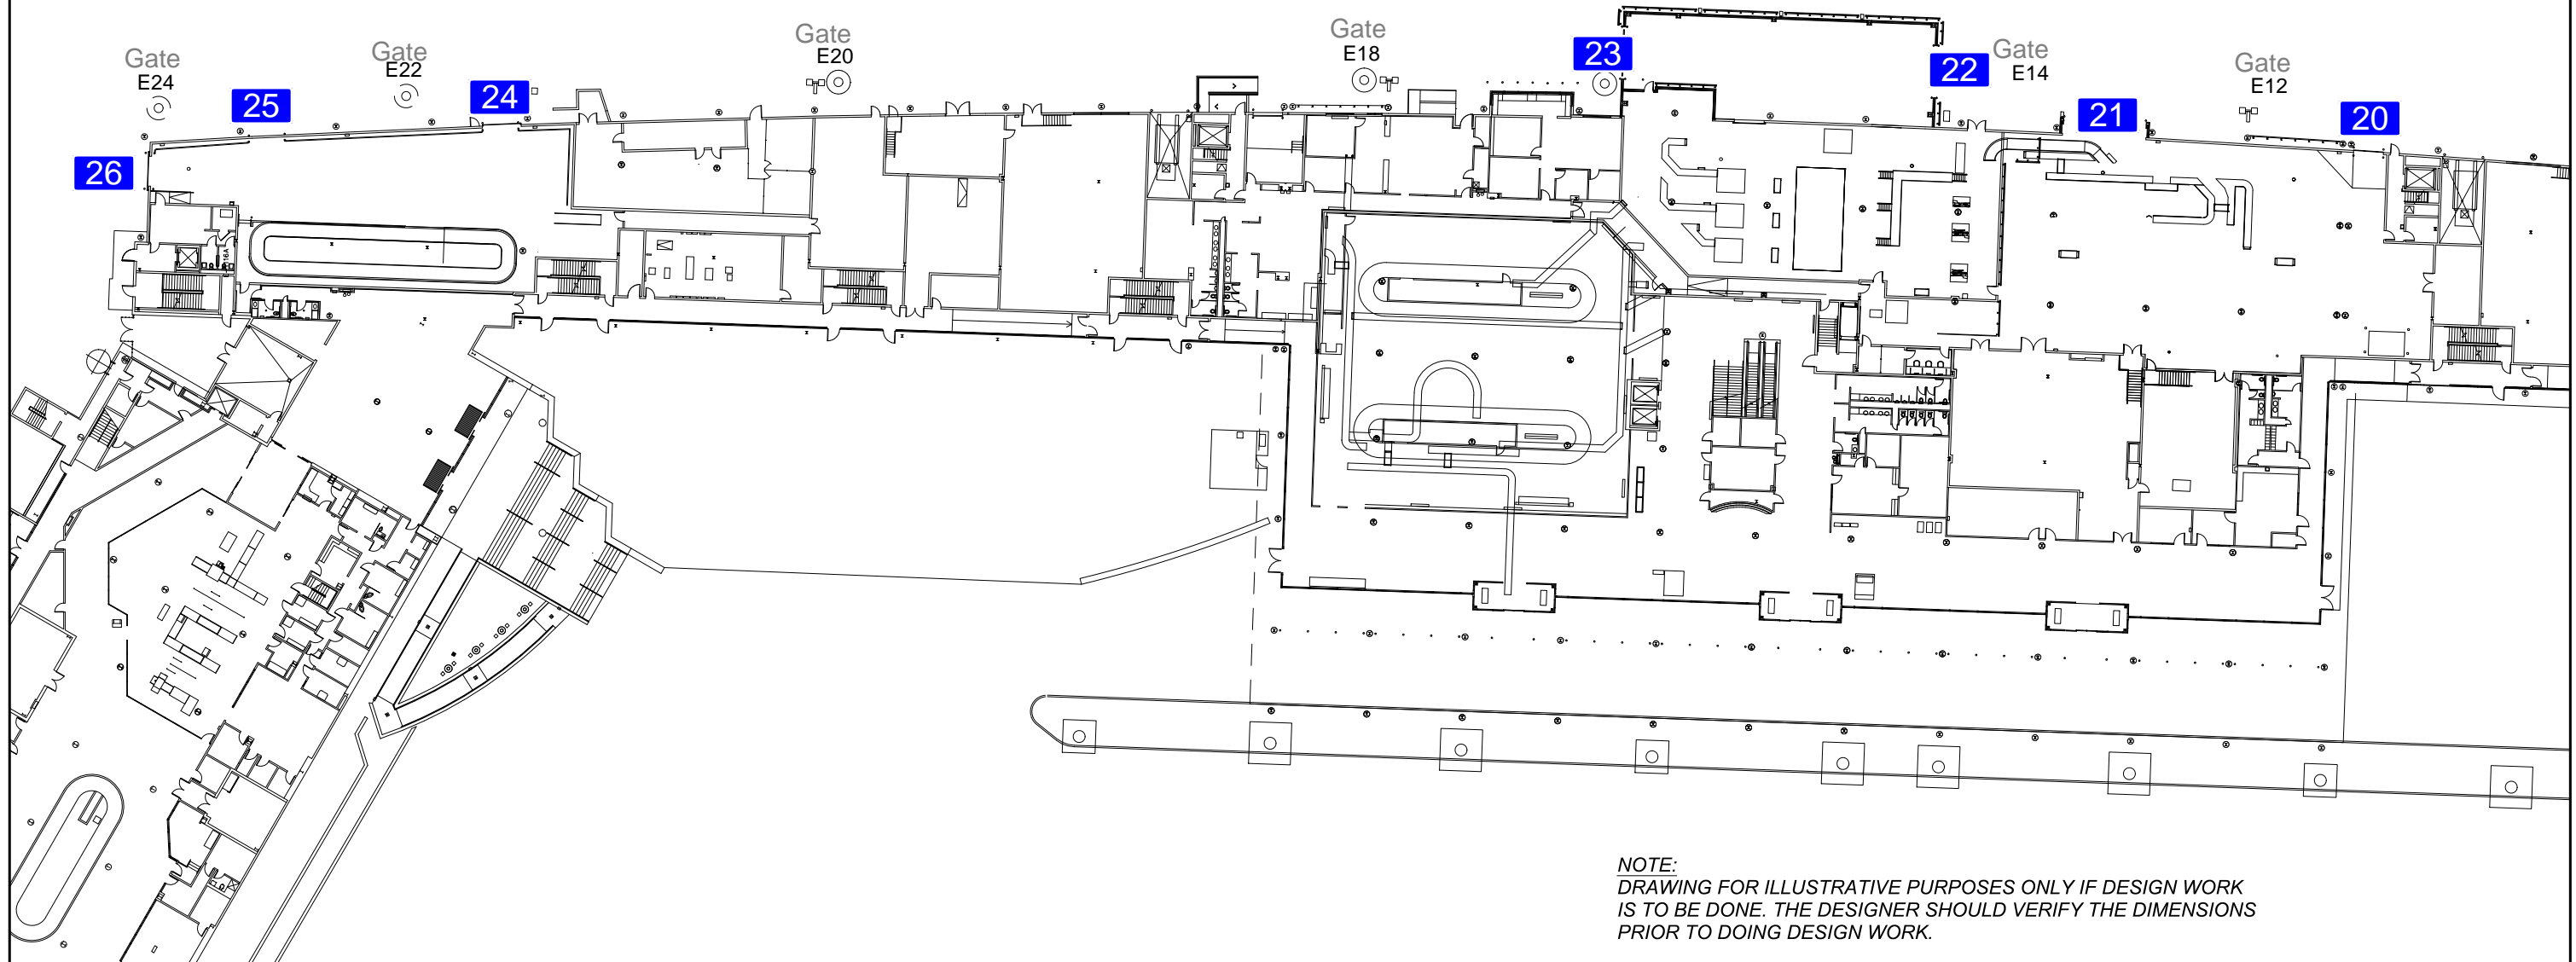

Door Numbers Terminal 2 Bag Make Up Area Ramp Level

Door Number

NOTE:
DRAWING FOR ILLUSTRATIVE PURPOSES ONLY IF DESIGN WORK IS TO BE DONE. THE DESIGNER SHOULD VERIFY THE DIMENSIONS PRIOR TO DOING DESIGN WORK.

Coordinate System:

Prepared By: James Claxton

Date: January 5, 2016
Revision No:

Date:

Page Number

1 of 1

Drawing Name: Baggage Handling
Door Numbering - 1135

Date: January 5, 2016