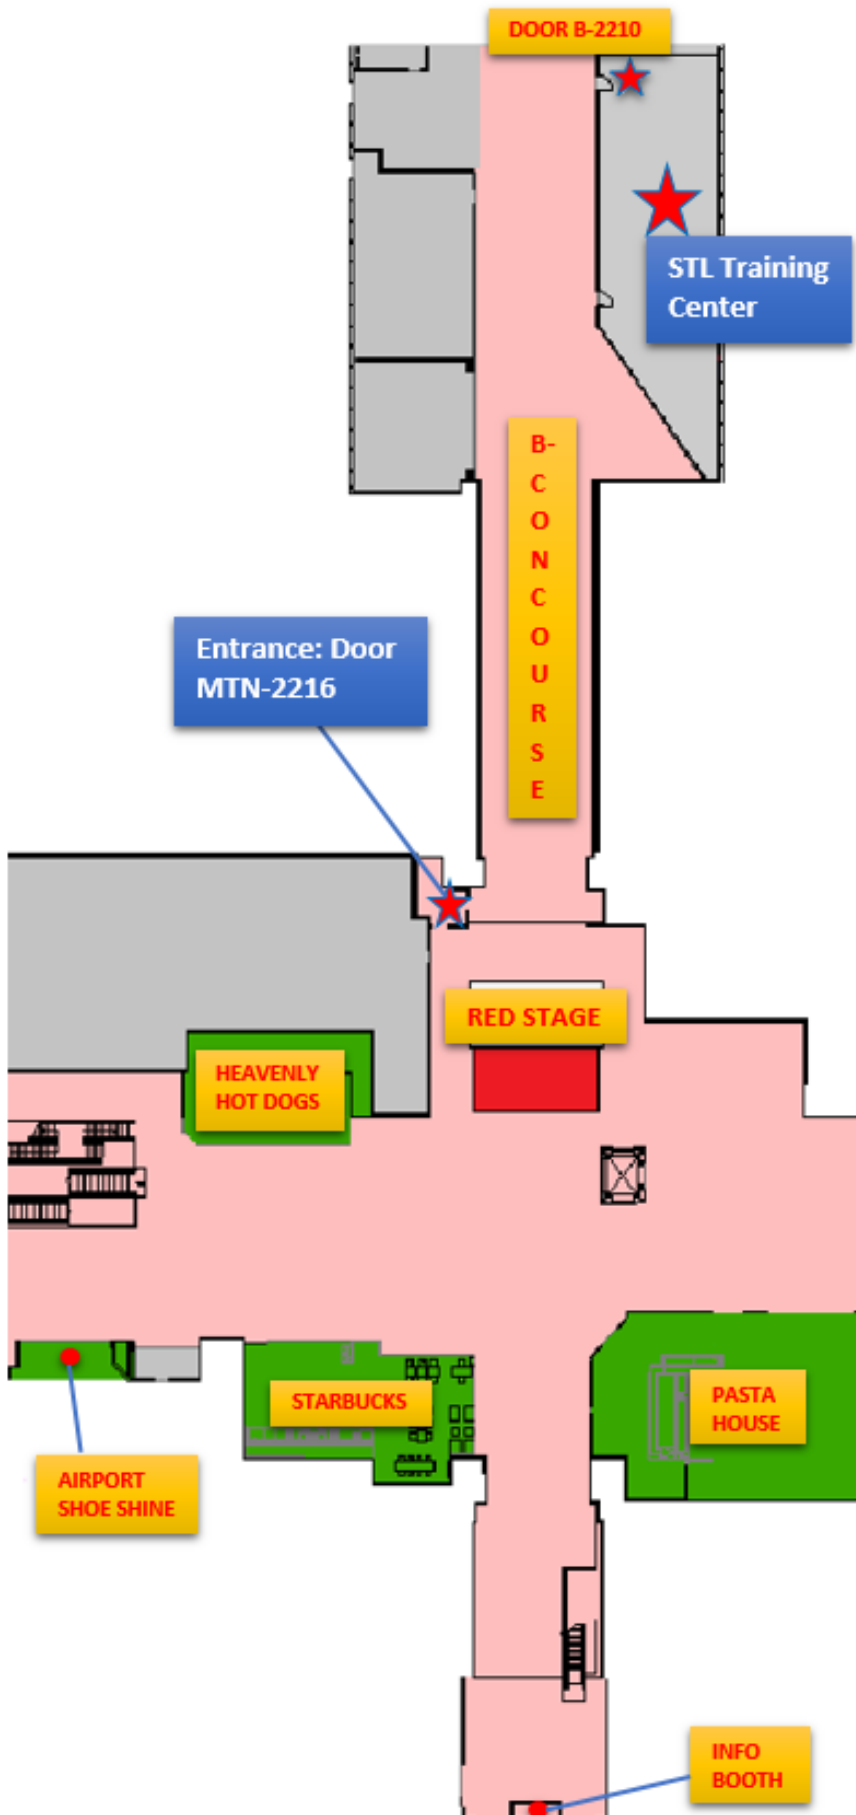

STL TRAINING CENTER

The STL Training Center is located on the B-Concourse lower level Terminal 1

Doors open 15 minutes prior

Doors will remain open for the duration of the scheduled class time

If Door MT-2216 is locked please call Operations at 426-8040