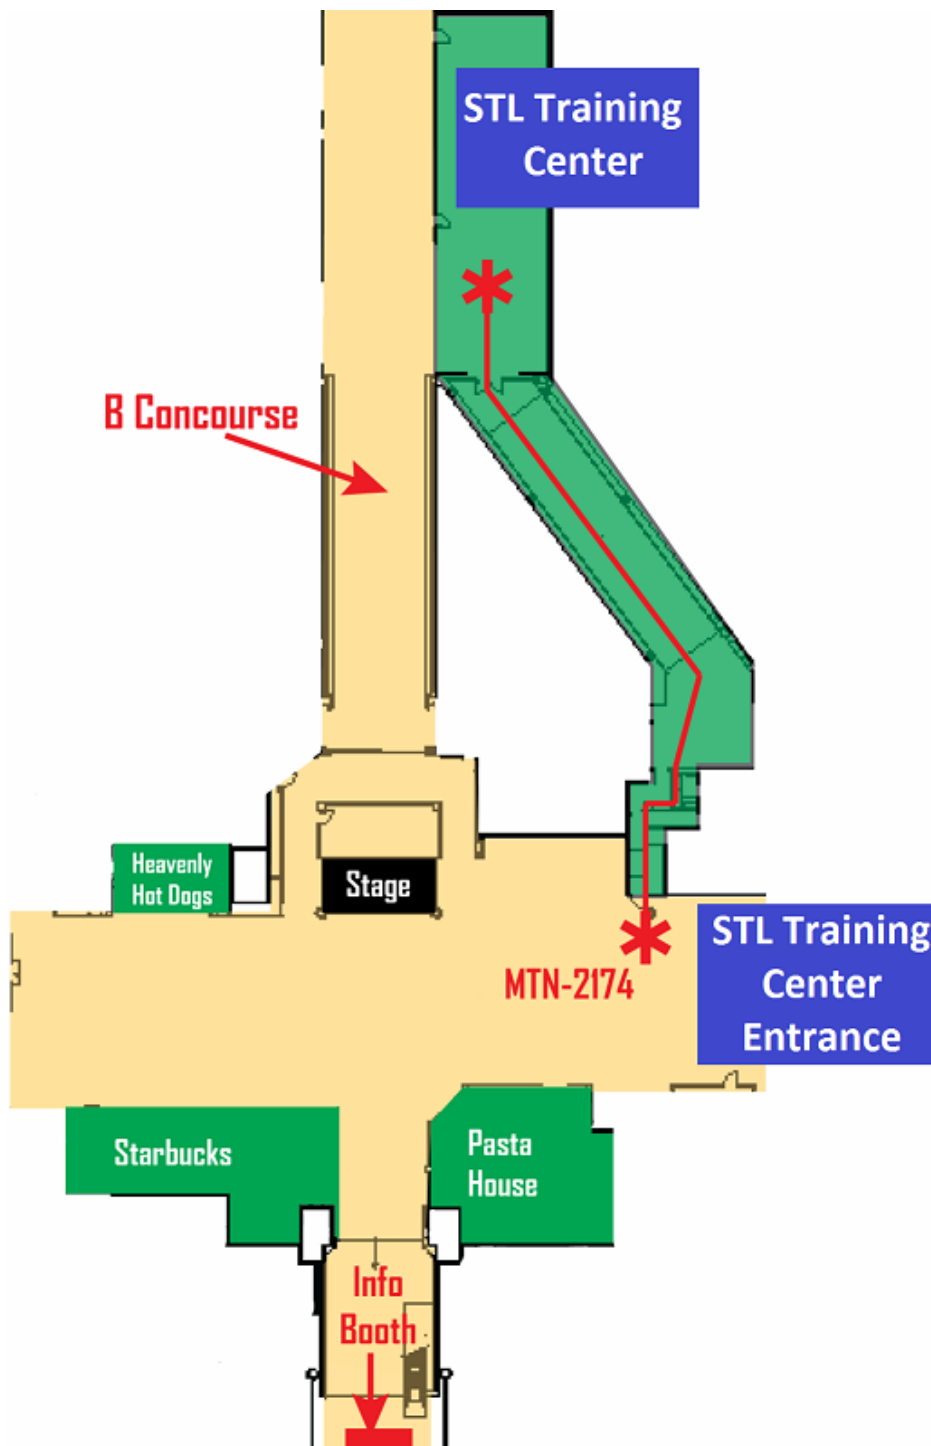

STL TRAINING CENTER

The STL Training Center is located on the B-Concourse, lower level Terminal 1

Access to the STL Training Center is through the C Concourse bypass door

Personnel without a SIDA badge or someone to escort them in should congregate outside of the C Concourse bypass door

**ST. LOUIS LAMBERT
INTERNATIONAL AIRPORT™**