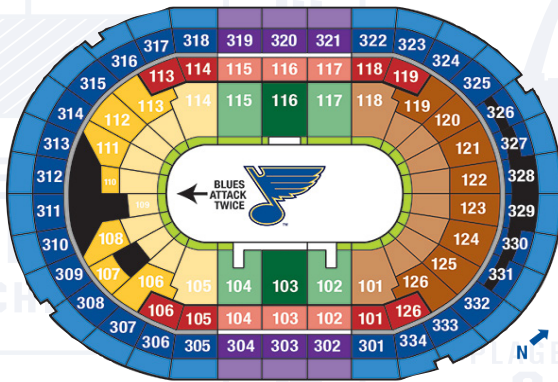

ST. LOUIS LAMBERT INTERNATIONAL AIRPORT EMPLOYEE NIGHTS WITH THE BLUES

WE WOULD LIKE TO WELCOME
 ST. LOUIS LAMBERT INTERNATIONAL AIRPORT EMPLOYEES
 TO SCOTTRADE CENTER TO WATCH OUR HOMETOWN
 ST. LOUIS BLUES!

JANUARY 9 - 7 PM
 vs. FLORIDA PANTHERS

FEBRUARY 20 - 7 PM
 vs. SAN JOSE SHARKS

MARCH 23 - 7 PM
 vs. VANCOUVER CANUCKS

	Jan. 9	Feb. 20	Mar. 23
Club Corner**	\$133.50	\$148.50	\$167.50
Plaza End Low	N/A	\$100.50	\$112.50
Plaza End	\$60.50	N/A	N/A
Blue Chip Low	N/A	\$75.50	\$92.50
Blue Chip	\$53.30	N/A	N/A
Mezz End Low	\$35.50	\$42.50	\$55.50
Mezz End	\$27.50	\$37.50	\$49.50

**Club seats feature access to the Bud Light Zone with all-inclusive food & beverage, and in-seat wait service.

OPTIONS TO ORDER

- Visit www.stlouisblues.com/STLAIR and use promo code **STLAIR**
- Call Lucas Grabbe at (314) 589-5827 or email lgrabbe@stlblues.com
- Checks accepted 3 weeks prior to game for card or money order.
- Pricing is subject to change.