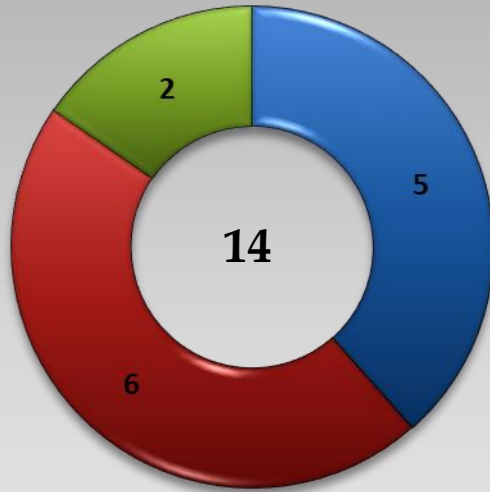

St. Louis Lambert International Airport SMS Hazard Reporting System Dashboard

Total Reports Received

■ October ■ November ■ December

Reports by Entity

Reports by Location

Reports by Outcome

Reports by Hazard Type