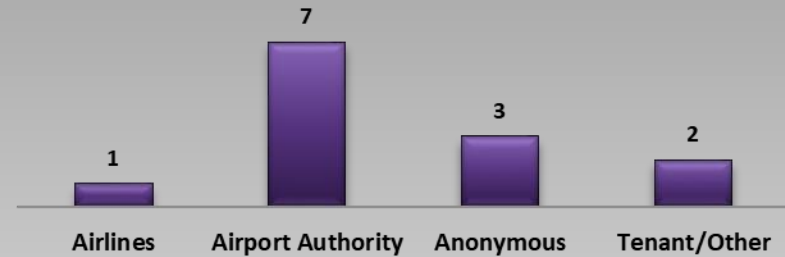

St. Louis Lambert International Airport SMS Hazard Reporting System Dashboard

Total Reports Received

■ October ■ November ■ December

Reports by Entity

Reports by Location

Reports by Outcome

Reports by Hazard Type