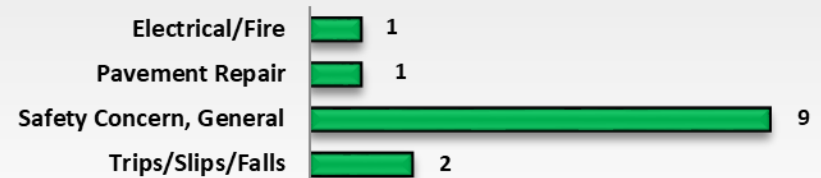

St. Louis Lambert International Airport SMS Hazard Reporting System Dashboard

Total Reports Received

■ October ■ November ■ December

Reports by Entity

Reports by Location

Reports by Outcome

Reports by Hazard Type