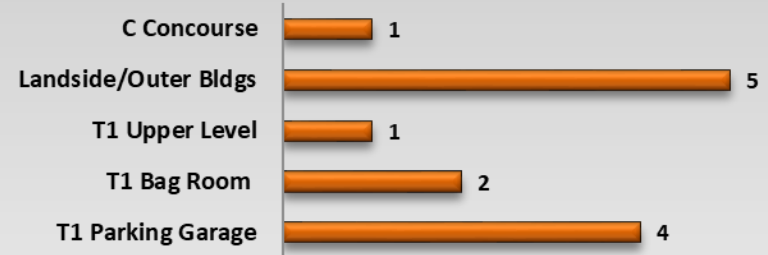

St. Louis Lambert International Airport SMS Hazard Reporting System Dashboard

Total Reports Received

■ October ■ November ■ December

Reports by Entity

Reports by Location

Reports by Outcome

Reports by Hazard Type