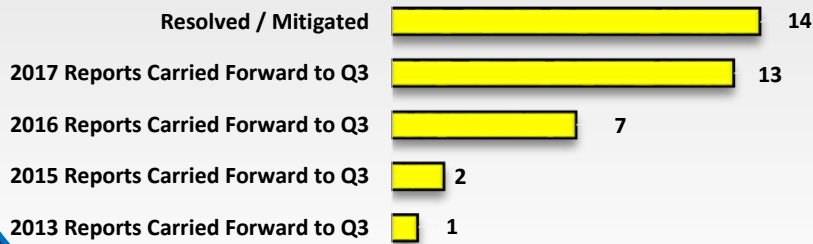

St. Louis Lambert International Airport SMS Hazard Reporting System Dashboard

Total Reports Received

Reports by Entity

Reports by Location

Reports by Outcome

Reports by Hazard Type

2nd Quarter 2017

2nd Quarter 2017