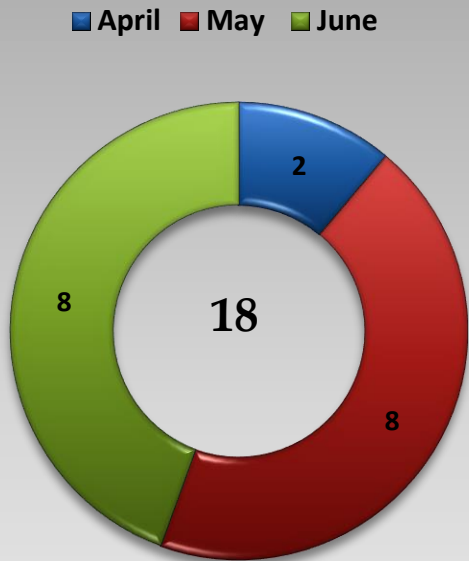

St. Louis Lambert International Airport SMS Hazard Reporting System Dashboard

Total Reports Received

Reports by Entity

Reports by Location

Reports by Outcome

Reports by Hazard Type

2nd Quarter 2017

2nd Quarter 2017