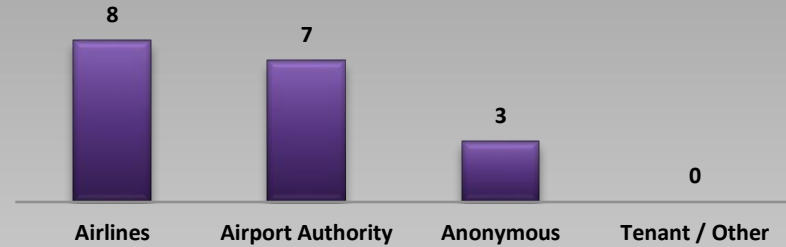

St. Louis Lambert International Airport SMS Hazard Reporting System Dashboard

Total Reports Received

Reports by Entity

Reports by Location

Reports by Outcome

Reports by Hazard Type

2nd Quarter 2017

2nd Quarter 2017