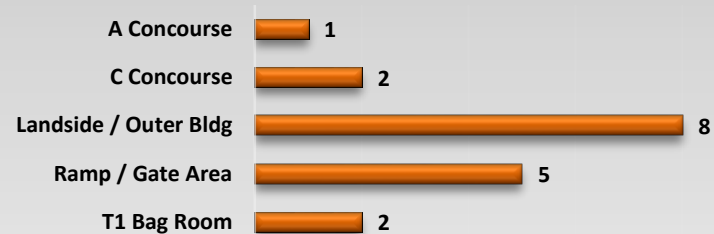

St. Louis Lambert International Airport SMS Hazard Reporting System Dashboard

Total Reports Received

Reports by Entity

Reports by Location

Reports by Outcome

Reports by Hazard Type

2nd Quarter 2017

2nd Quarter 2017