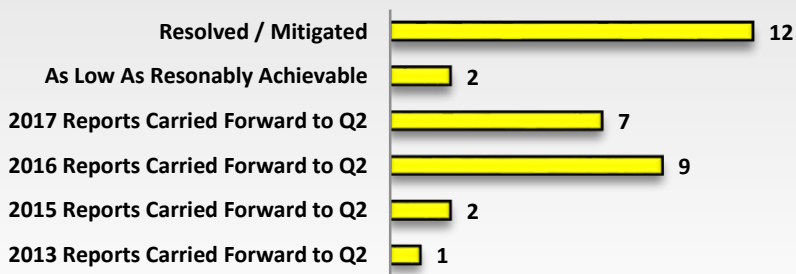

St. Louis Lambert International Airport SMS Hazard Reporting System Dashboard

1st Quarter 2017

1st Quarter 2017

Total Reports Received

■ January ■ February ■ March

Reports by Entity

Reports by Location

Reports by Outcome