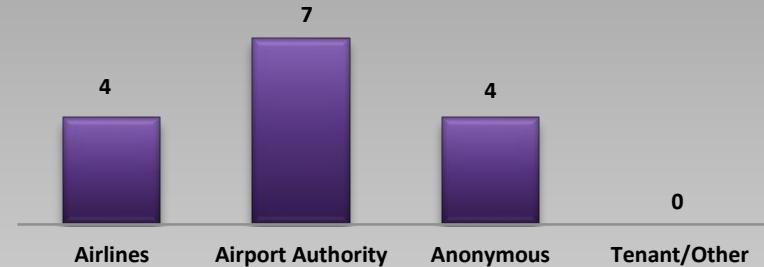

St. Louis Lambert International Airport SMS Hazard Reporting System Dashboard

1st Quarter 2017

1st Quarter 2017

Total Reports Received

■ January ■ February ■ March

Reports by Entity

Reports by Location

Reports by Outcome