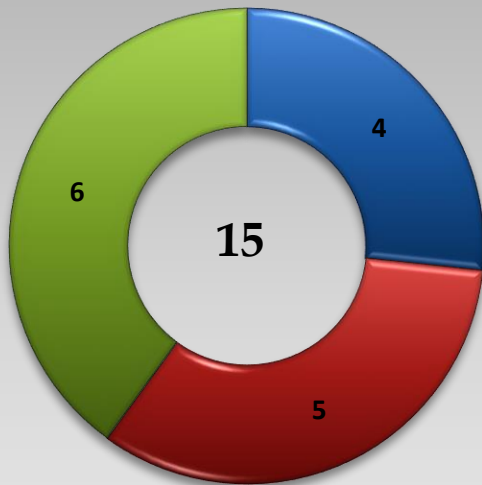

St. Louis Lambert International Airport SMS Hazard Reporting System Dashboard

1st Quarter 2017

1st Quarter 2017

Total Reports Received

■ January ■ February ■ March

Reports by Entity

Reports by Location

Reports by Outcome