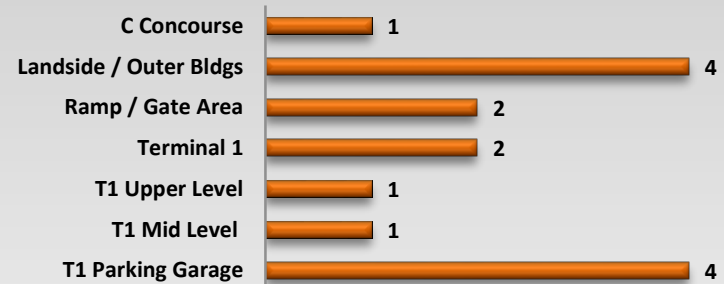

St. Louis Lambert International Airport SMS Hazard Reporting System Dashboard

1st Quarter 2017

1st Quarter 2017

Total Reports Received

■ January ■ February ■ March

Reports by Entity

Reports by Location

Reports by Outcome