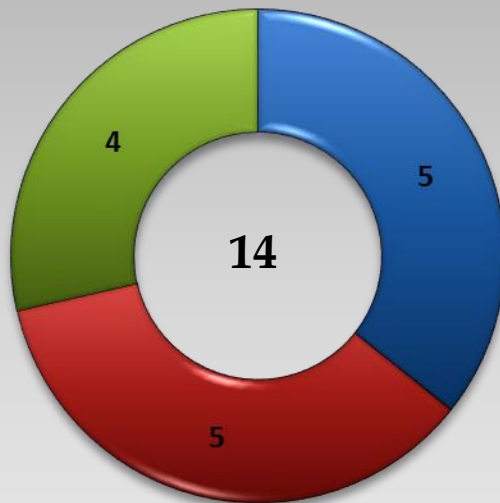

St. Louis Lambert International Airport SMS Hazard Reporting System Dashboard

4th Quarter 2016

4th Quarter 2016

Total Reports Received

■ October ■ November ■ December

Reports by Entity

Reports by Location

Reports by Outcome