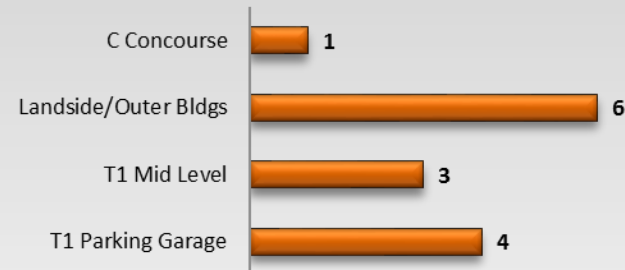

St. Louis Lambert International Airport SMS Hazard Reporting System Dashboard

4th Quarter 2016

4th Quarter 2016

Total Reports Received

■ October ■ November ■ December

Reports by Entity

Reports by Location

Reports by Outcome