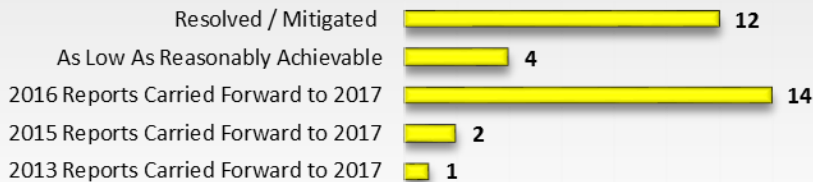

St. Louis Lambert International Airport SMS Hazard Reporting System Dashboard

4th Quarter 2016

4th Quarter 2016

Total Reports Received

■ October ■ November ■ December

Reports by Entity

Reports by Location

Reports by Outcome