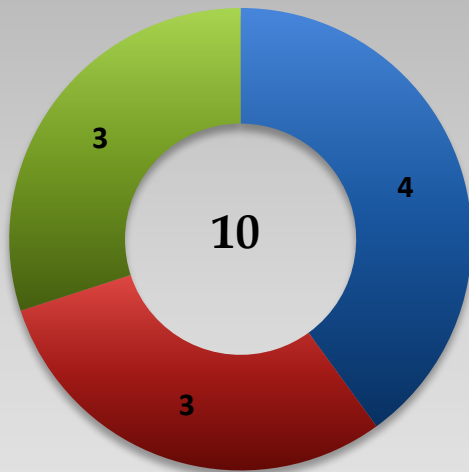

Lambert-St. Louis International Airport SMS Hazard Reporting System Dashboard

3rd Quarter 2016

3rd Quarter 2016

Total Reports Received

■ July ■ August ■ September

Reports by Outcome

Reports by Entity

Reports by Location