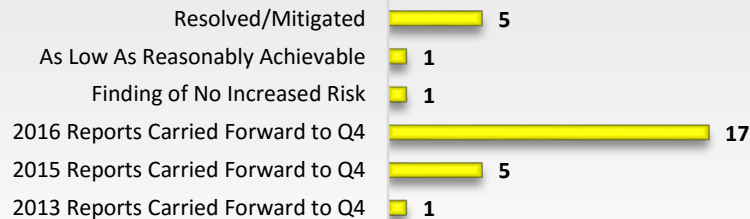

Lambert-St. Louis International Airport SMS Hazard Reporting System Dashboard

3rd Quarter 2016

3rd Quarter 2016

Total Reports Received

■ July ■ August ■ September

Reports by Outcome

Reports by Entity

Reports by Location