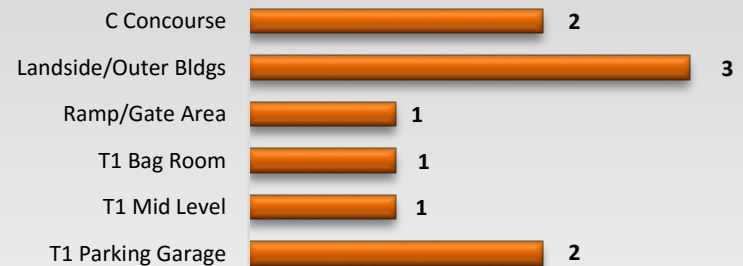

Lambert-St. Louis International Airport SMS Hazard Reporting System Dashboard

3rd Quarter 2016

3rd Quarter 2016

Total Reports Received

■ July ■ August ■ September

Reports by Outcome

Reports by Entity

Reports by Location