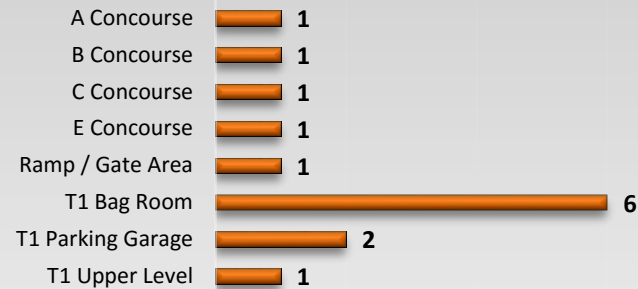

Lambert-St. Louis International Airport SMS Hazard Reporting System Dashboard

2nd Quarter 2016

2nd Quarter 2016

Total Reports Received

Reports by Entity

Reports by Location

Reports by Outcome

Reports by Hazard Type