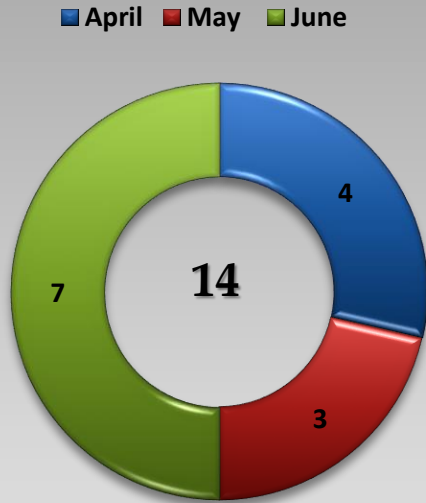

Lambert-St. Louis International Airport SMS Hazard Reporting System Dashboard

2nd Quarter 2016

2nd Quarter 2016

Total Reports Received

Reports by Entity

Reports by Location

Reports by Outcome

Reports by Hazard Type