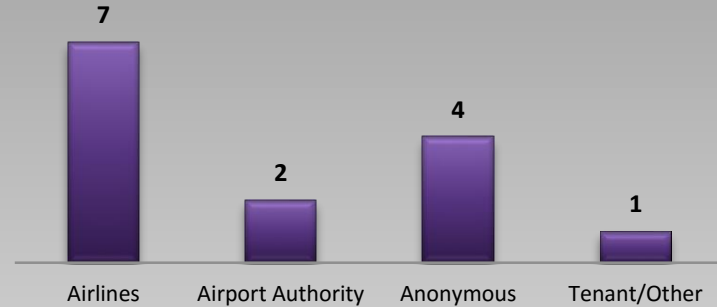

Lambert-St. Louis International Airport SMS Hazard Reporting System Dashboard

2nd Quarter 2016

2nd Quarter 2016

Total Reports Received

Reports by Entity

Reports by Location

Reports by Outcome

Reports by Hazard Type