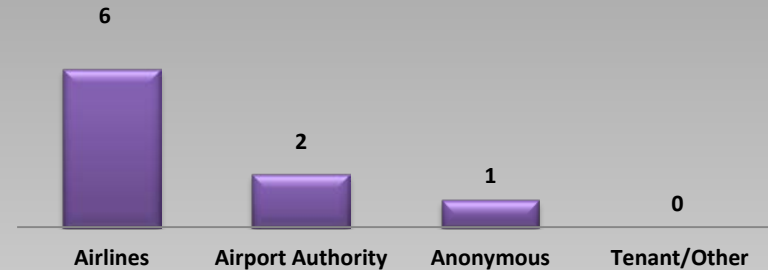

Lambert-St. Louis International Airport SMS Hazard Reporting System Dashboard

1st Quarter 2016

1st Quarter 2016

Total Reports Received

■ January
 ■ February
 ■ March

Reports by Entity

Reports by Location

Reports by Outcome