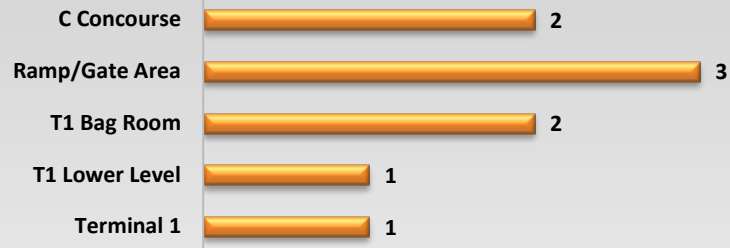

Lambert-St. Louis International Airport SMS Hazard Reporting System Dashboard

1st Quarter 2016

1st Quarter 2016

Total Reports Received

■ January
 ■ February
 ■ March

Reports by Entity

Reports by Location

Reports by Outcome