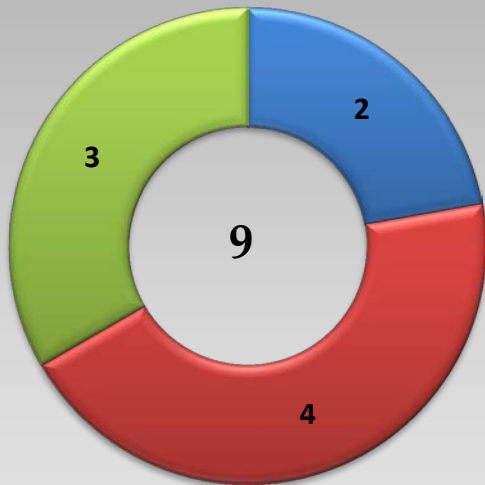

Lambert-St. Louis International Airport SMS Hazard Reporting System Dashboard

1st Quarter 2016

1st Quarter 2016

Total Reports Received

■ January
 ■ February
 ■ March

Reports by Entity

Reports by Location

Reports by Outcome