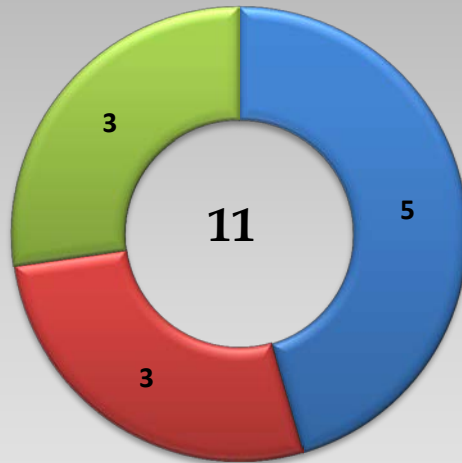

Lambert-St. Louis International Airport SMS Hazard Reporting System Dashboard

4th Quarter 2015

4th Quarter 2015

Total Reports Received

■ October
 ■ November
 ■ December

Reports by Outcome

Reports by Entity

Reports by Location