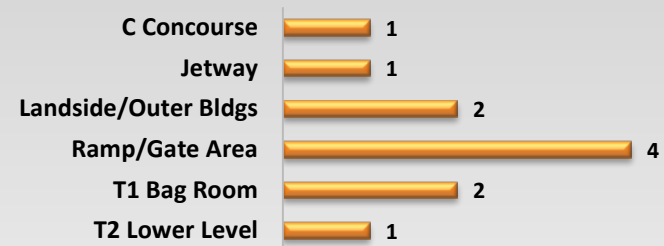

Lambert-St. Louis International Airport SMS Hazard Reporting System Dashboard

4th Quarter 2015

4th Quarter 2015

Total Reports Received

■ October
 ■ November
 ■ December

Reports by Outcome

Reports by Entity

Reports by Location