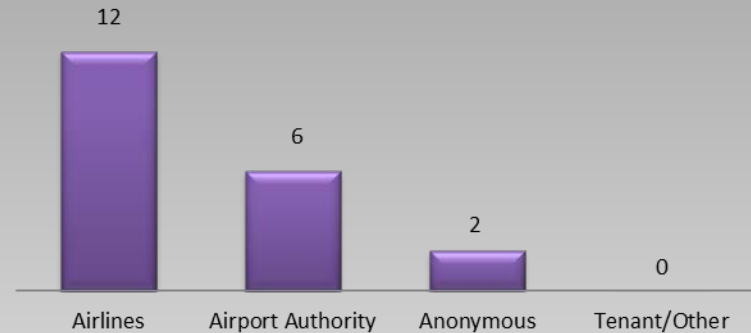

Reports by Entity