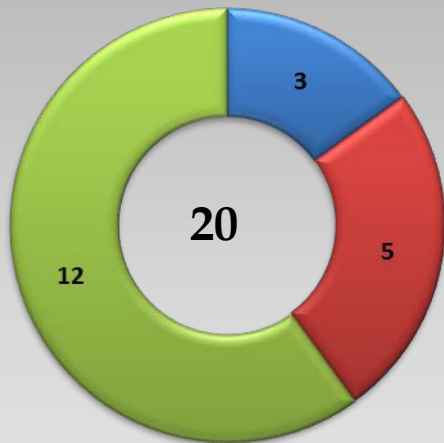

# Lambert-St. Louis International Airport SMS Hazard Reporting System Dashboard

3rd Quarter 2015

3rd Quarter 2015

## Total Reports Received

July August September