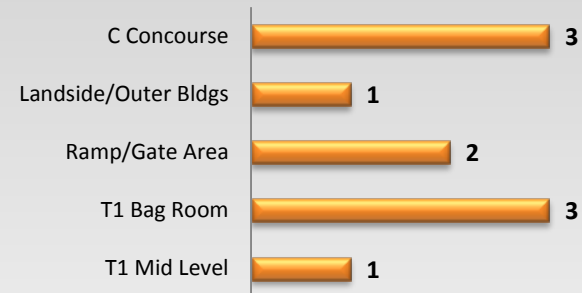

Lambert-St. Louis International Airport SMS Hazard Reporting System Dashboard

2nd Quarter 2015

2nd Quarter 2015

Total Reports Received

Reports by Entity

Reports by Outcome

Reports by Location

Reports by Hazard Type