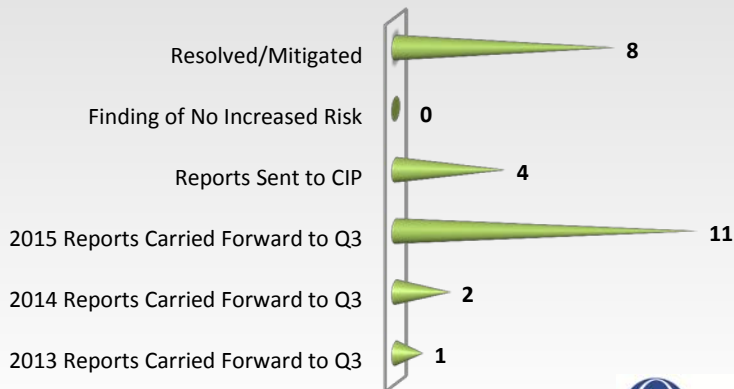

Lambert-St. Louis International Airport SMS Hazard Reporting System Dashboard

2nd Quarter 2015

2nd Quarter 2015

Total Reports Received

Reports by Entity

Reports by Outcome

Reports by Location

Reports by Hazard Type