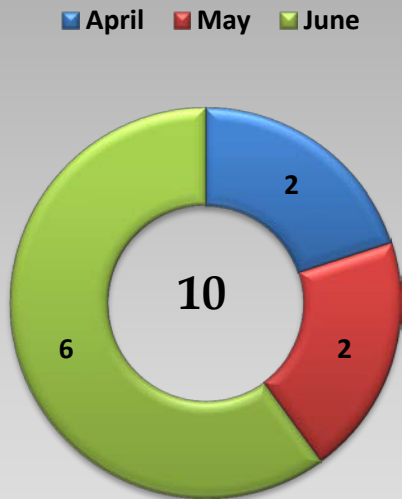

Lambert-St. Louis International Airport SMS Hazard Reporting System Dashboard

2nd Quarter 2015

2nd Quarter 2015

Total Reports Received

Reports by Entity

Reports by Outcome

Reports by Location

Reports by Hazard Type