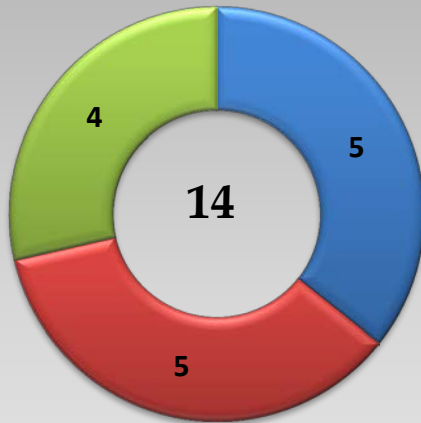

# Lambert-St. Louis International Airport SMS Hazard Reporting System Dashboard

1st Quarter 2015

1st Quarter 2015

## Total Reports Received

■ January ■ February ■ March