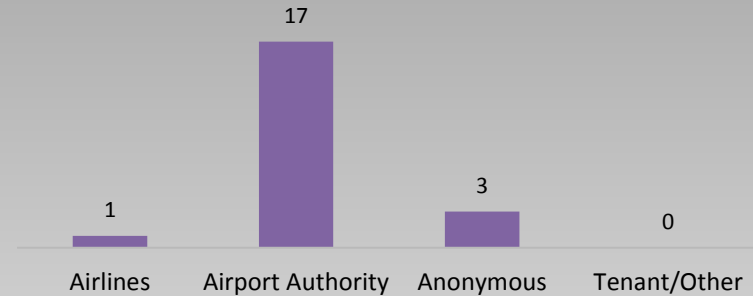

Lambert-St. Louis International Airport SMS Hazard Reporting System Dashboard

4th Quarter 2014

4th Quarter 2014

Total Reports Received

■ October
 ■ November
 ■ December

Reports by Outcome

Reports by Entity

Reports by Location