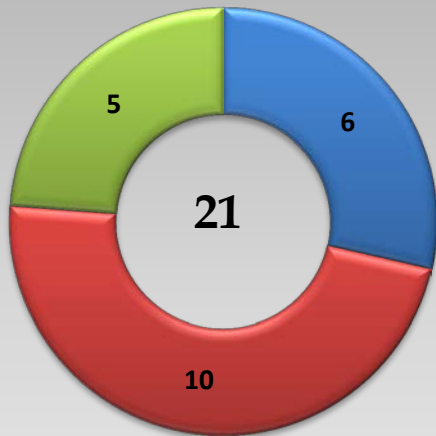

Lambert-St. Louis International Airport SMS Hazard Reporting System Dashboard

4th Quarter 2014

4th Quarter 2014

Total Reports Received

■ October
 ■ November
 ■ December

Reports by Outcome

Reports by Entity

Reports by Location