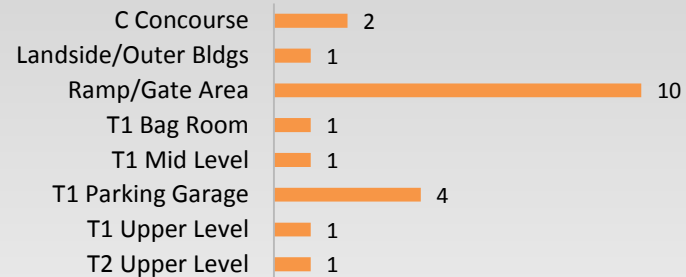

Lambert-St. Louis International Airport SMS Hazard Reporting System Dashboard

4th Quarter 2014

4th Quarter 2014

Total Reports Received

■ October
 ■ November
 ■ December

Reports by Outcome

Reports by Entity

Reports by Location