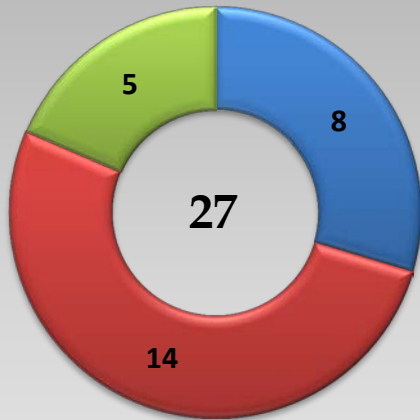

# Lambert-St. Louis International Airport SMS Hazard Reporting System Dashboard

3rd Quarter 2014

3rd Quarter 2014

## Total Reports Received

July August September