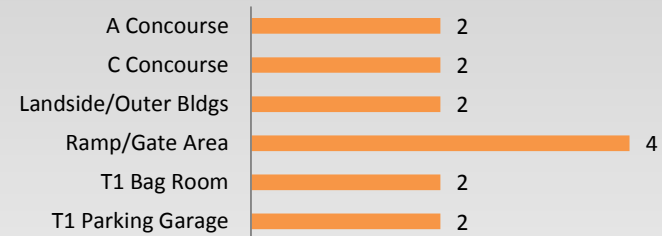

Lambert-St. Louis International Airport SMS Hazard Reporting System Dashboard

2nd Quarter 2014

2nd Quarter 2014

Total Reports Received

■ April ■ May ■ June

Reports by Entity

Reports by Location

Reports by Outcome