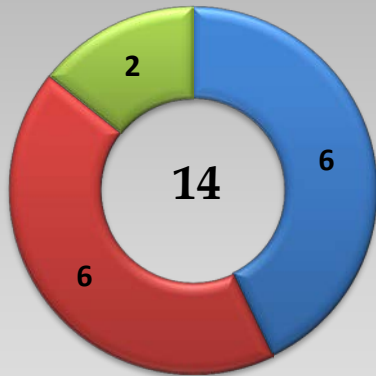

Lambert-St. Louis International Airport SMS Hazard Reporting System Dashboard

2nd Quarter 2014

2nd Quarter 2014

Total Reports Received

■ April ■ May ■ June

Reports by Entity

Reports by Location

Reports by Outcome