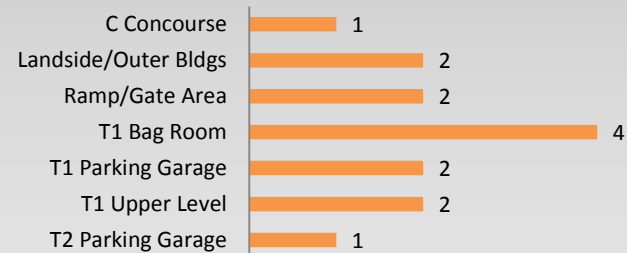

Lambert-St. Louis International Airport SMS Hazard Reporting System Dashboard

1st Quarter 2014

1st Quarter 2014

Total Reports Received

■ January ■ February ■ March

Reports by Outcome

Reports by Entity

Reports by Location