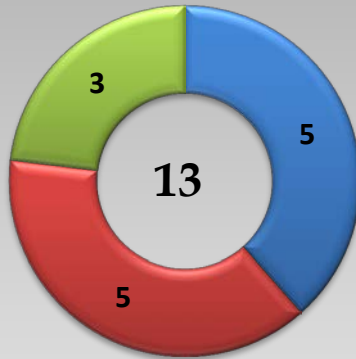

Lambert-St. Louis International Airport SMS Hazard Reporting System Dashboard

1st Quarter 2014

1st Quarter 2014

Total Reports Received

■ January ■ February ■ March

Reports by Outcome

Reports by Entity

Reports by Location