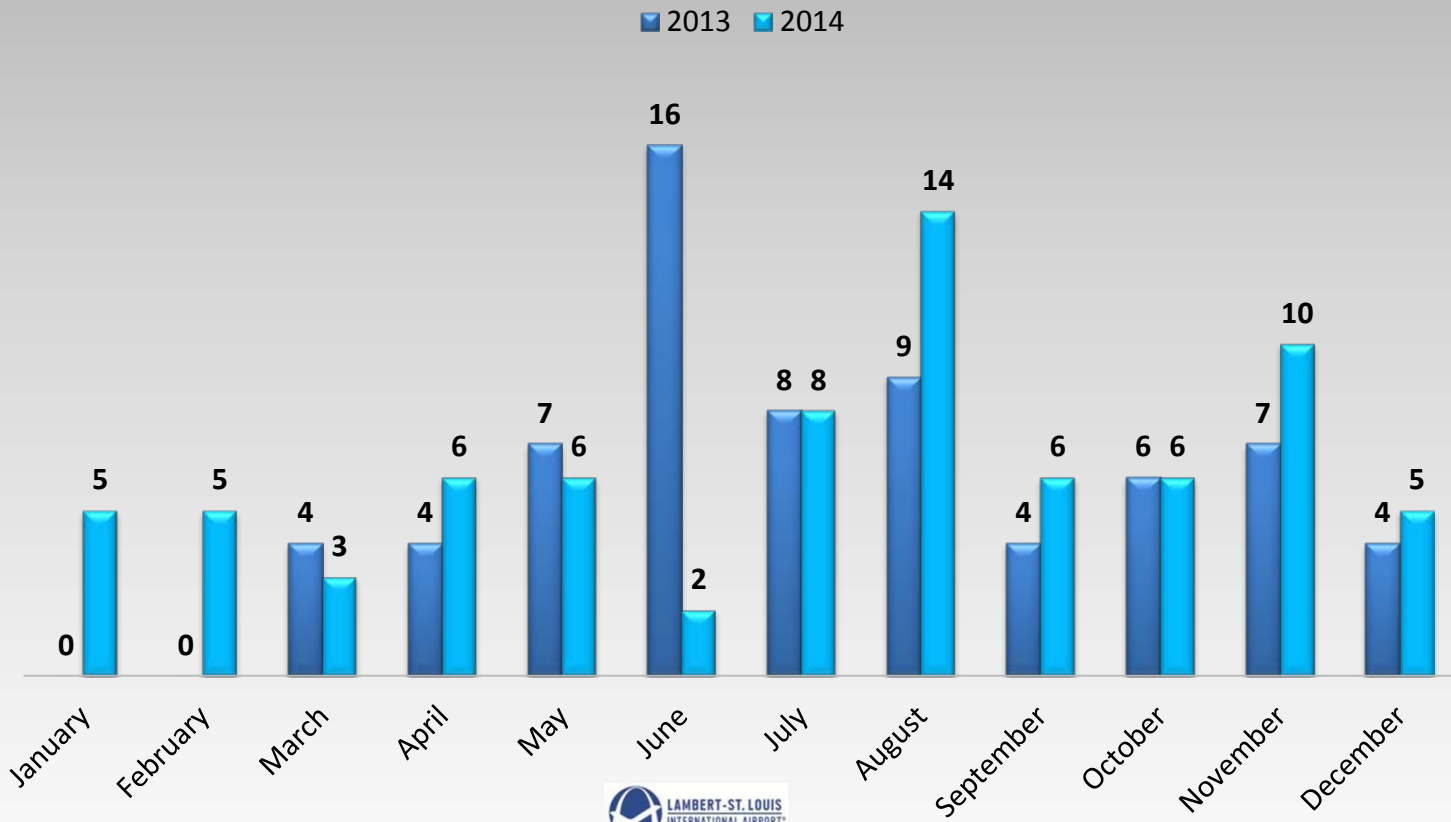

2013 / 2014 Comparison

Lambert-St. Louis International Airport SMS Hazard Reporting System Dashboard

Total Reports Received By Year

■ 2013 ■ 2014

*Web-based reporting system opened March 1, 2013

2013 / 2014 Comparison

Lambert-St. Louis International Airport SMS Hazard Reporting System Dashboard

Reports Received By Month

2013 / 2014 Comparison

Lambert-St. Louis International Airport SMS Hazard Reporting System Dashboard