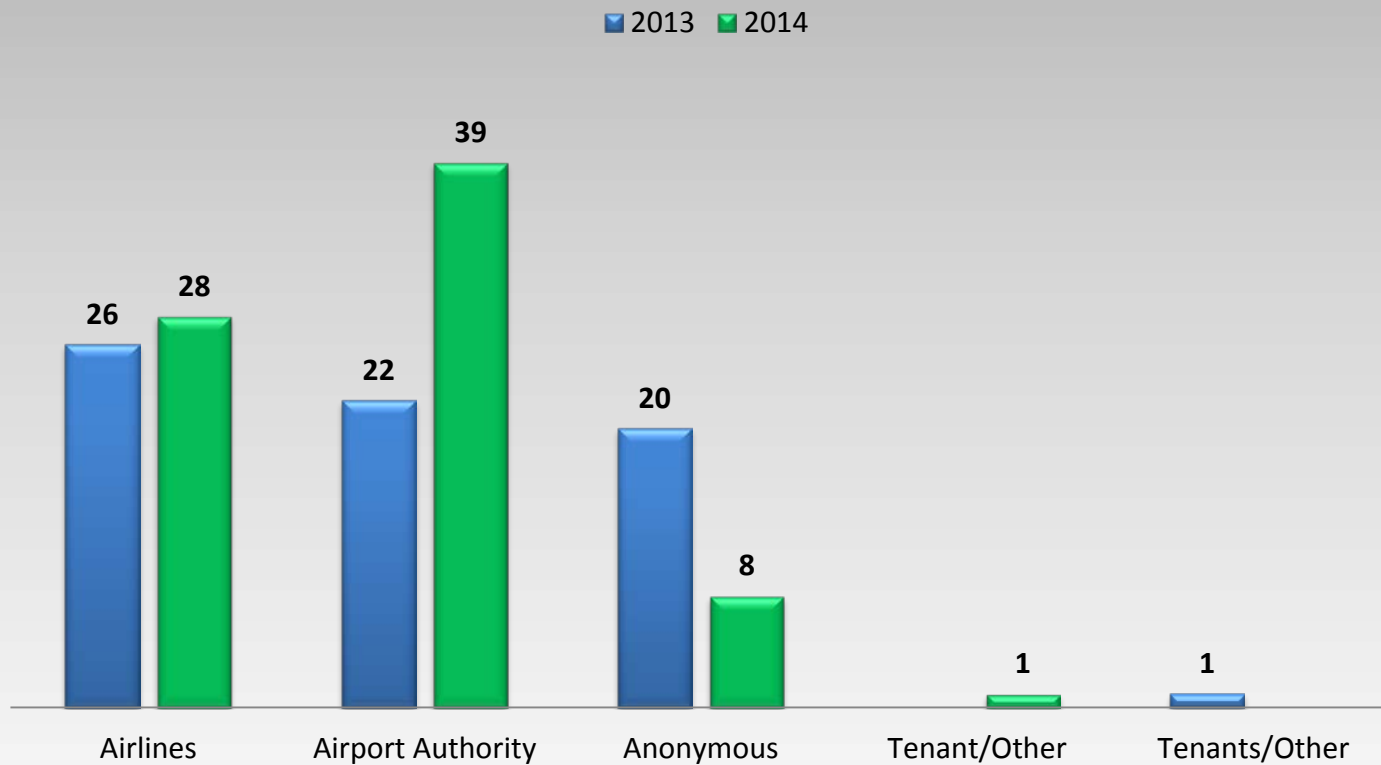

2013 / 2014 Comparison

Lambert-St. Louis International Airport SMS Hazard Reporting System Dashboard

Reports By Entity