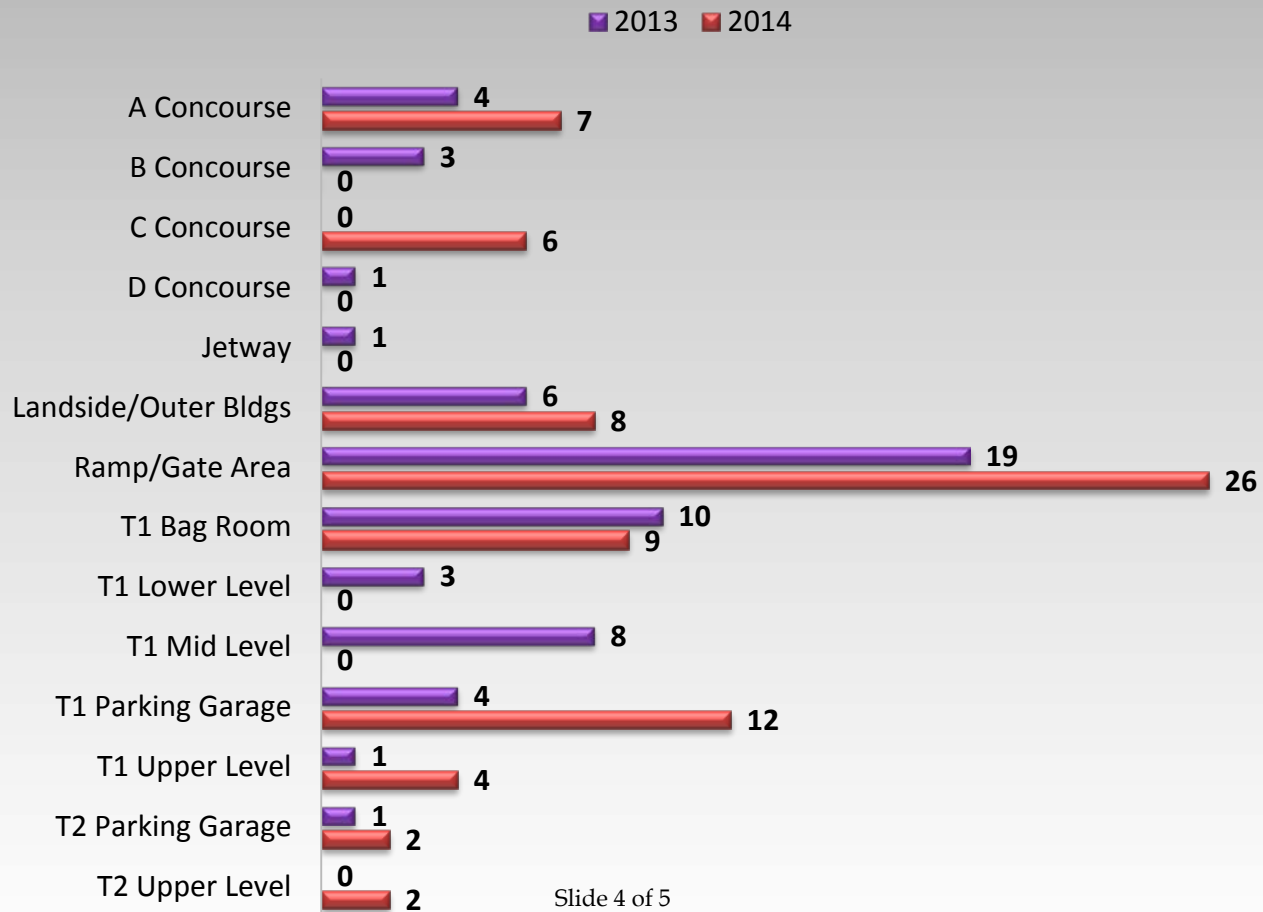

2013 / 2014 Comparison

Lambert-St. Louis International Airport SMS Hazard Reporting System Dashboard

Reports By Location