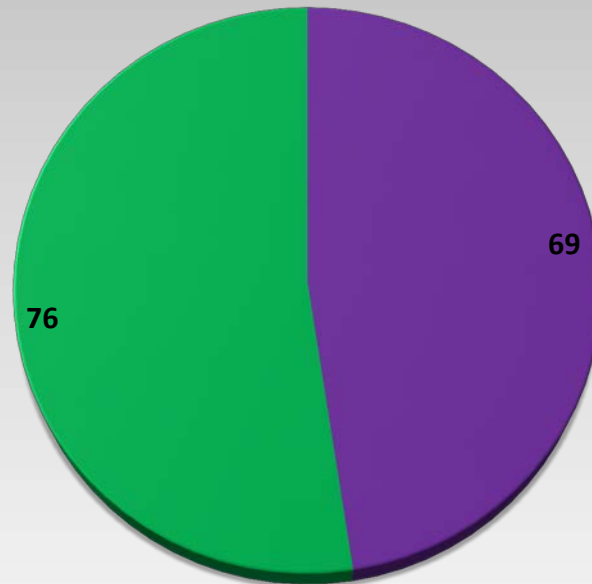

2013 / 2014 Comparison

Lambert-St. Louis International Airport SMS Hazard Reporting System Dashboard

Total Reports Received By Year

■ 2013 ■ 2014

*Web-based reporting system opened March 1, 2013

2013 / 2014 Comparison

Lambert-St. Louis International Airport SMS Hazard Reporting System Dashboard

Reports Received By Month

2013 / 2014 Comparison

Lambert-St. Louis International Airport SMS Hazard Reporting System Dashboard